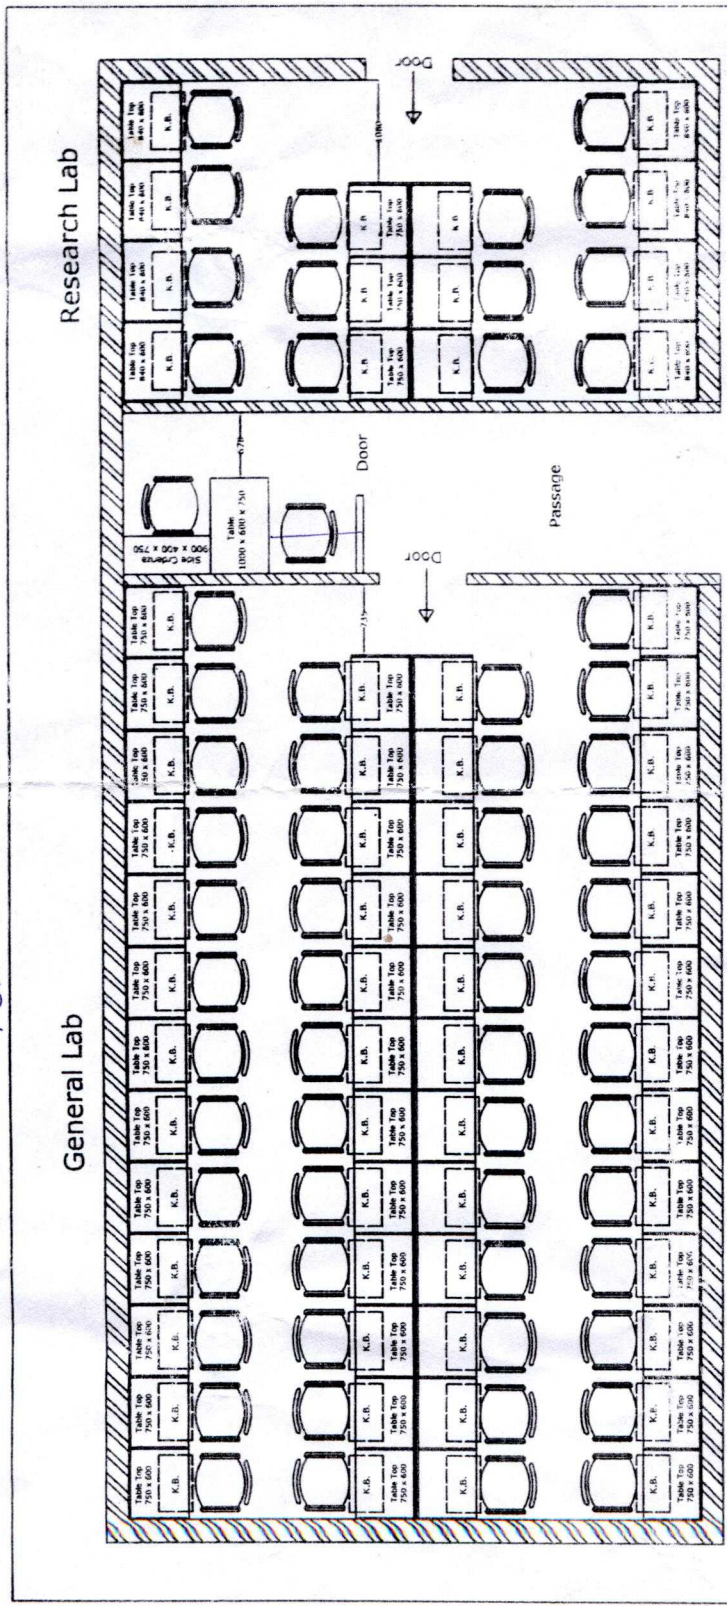

FOR LILA LAB

Computer Lab Design - 1

TITLE :-		COMPUTER LAB		CLIENT :-	
Total Area	REV.1	REV.2	REV.3	Drawn By :- Snehal	Checked By :-
Sq.ft.				Date :- 9.08.2010	Dwg.No. :- 1

FOR - LANGUAGE LAB

TITLE :- COMPUTER LAB			CLIENT :-		
Total Area	REV.1	REV.2	REV.3	Drawn By:- Snehal	Checked By:-
Sq.ft.				Date :- 9.08.2010	Dwg.No. :- 2

LILA STAF LAB

TITLE :-		CLIENT :-	
COMPUTER LAB			
Total Area	REV.1	REV.2	REV.3
Sq. ft.			
		Drawn By :- Snehal	Checked By :-
		Date :- 9.08.2010	Dwg. No. :- 2