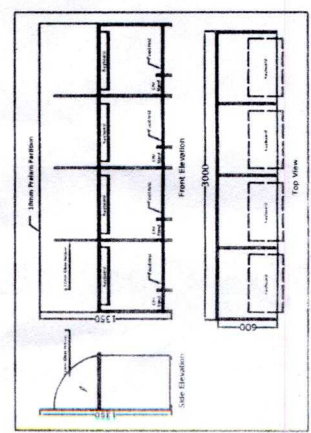

FOR LILA LAB

Computer Lab Design - 1

TITLE :-		COMPUTER LAB		CLIENT :-	
Total Area	REV.1	REV.2	REV.3	Drawn By :- Snehal	Checked By :-
Sq.ft.				Date :- 9.08.2010	Dwg.No. :- 1

FOR - LANGUAGE LAB

TITLE :- COMPUTER LAB			CLIENT :-		
Total Area	REV.1	REV.2	REV.3	Drawn By:- Snehal	Checked By:-
Sq.ft.				Date :- 9.08.2010	Dwg.No. :- 2

LILA STAF LAB

TITLE :-		CLIENT :-	
COMPUTER LAB			
Total Area	REV.1	REV.2	REV.3
Sq. ft.			
		Drawn By :- Snehal	Checked By :-
		Date :- 9.08.2010	Dwg. No. :- 2