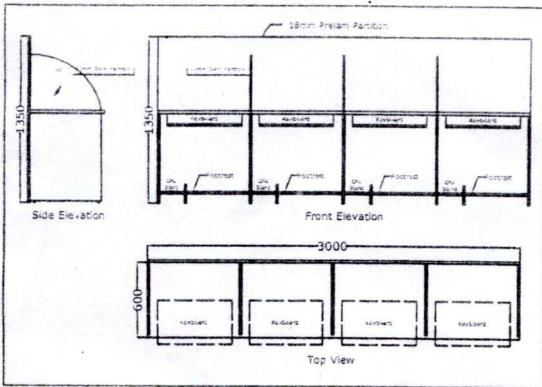

FOR LILA LAB

Computer Lab Design - 1

TITLE :-		COMPUTER LAB		CLIENT :-	
Total Area	REV.1	REV.2	REV.3	Drawn By :- Snehal	Checked By :-
Sq.ft.				Date :- 9.08.2010	Dwg.No. :- 1

FOR - LANGUAGE LAB

TITLE :- COMPUTER LAB			CLIENT :-		
Total Area	REV.1	REV.2	REV.3	Drawn By:- Snehal	Checked By:-
Sq.ft.				Date :- 9.08.2010	Dwg.No. :- 2

LILA STAF LAB

TITLE :-		CLIENT :-	
COMPUTER LAB			
Total Area	REV.1	REV.2	REV.3
Sq. ft.			
		Drawn By :- Snehal	Checked By :-
		Date :- 9.08.2010	Dwg. No. :- 2