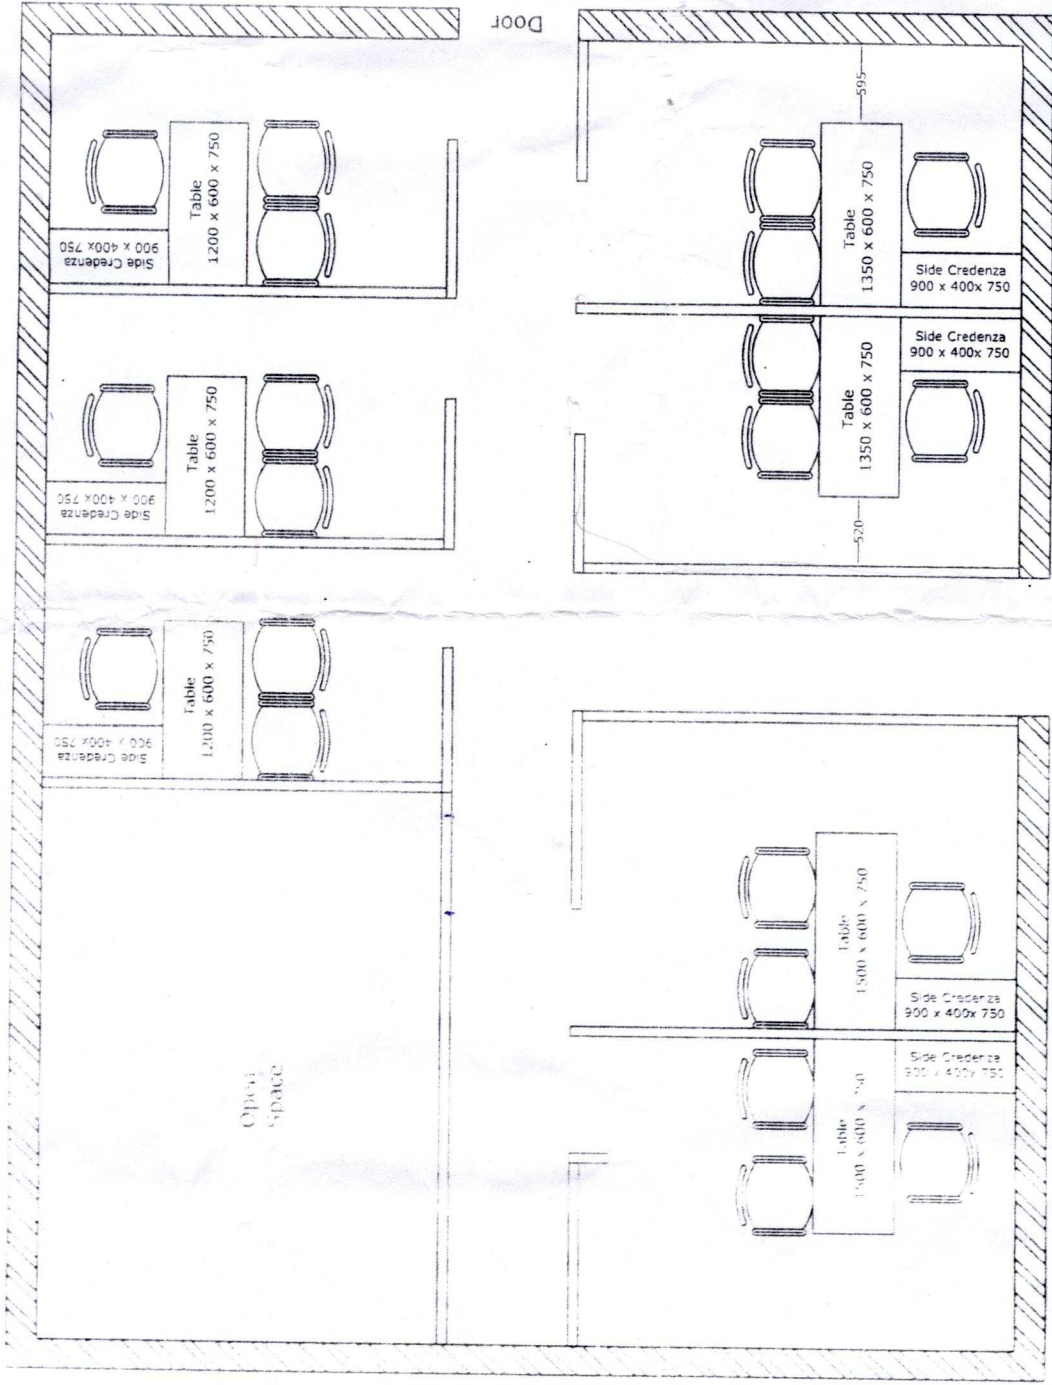

FOR LILA LAB

Computer Lab Design - 1

TITLE :-		COMPUTER LAB		CLIENT :-	
Total Area	REV.1	REV.2	REV.3	Drawn By :- Snehal	Checked By :-
Sq.ft.				Date :- 9.08.2010	Dwg.No. :- 1

FOR - LANGUAGE LAB

TITLE :- COMPUTER LAB			CLIENT :-		
Total Area	REV.1	REV.2	REV.3	Drawn By:- Snehal	Checked By:-
Sq.ft.				Date :- 9.08.2010	Dwg.No. :- 2

LILA STAF LAB

TITLE :-		CLIENT :-	
COMPUTER LAB			
Total Area	REV.1	REV.2	REV.3
Sq. ft.			
		Drawn By :- Snehal	Checked By :-
		Date :- 9.08.2010	Dwg. No. :- 2