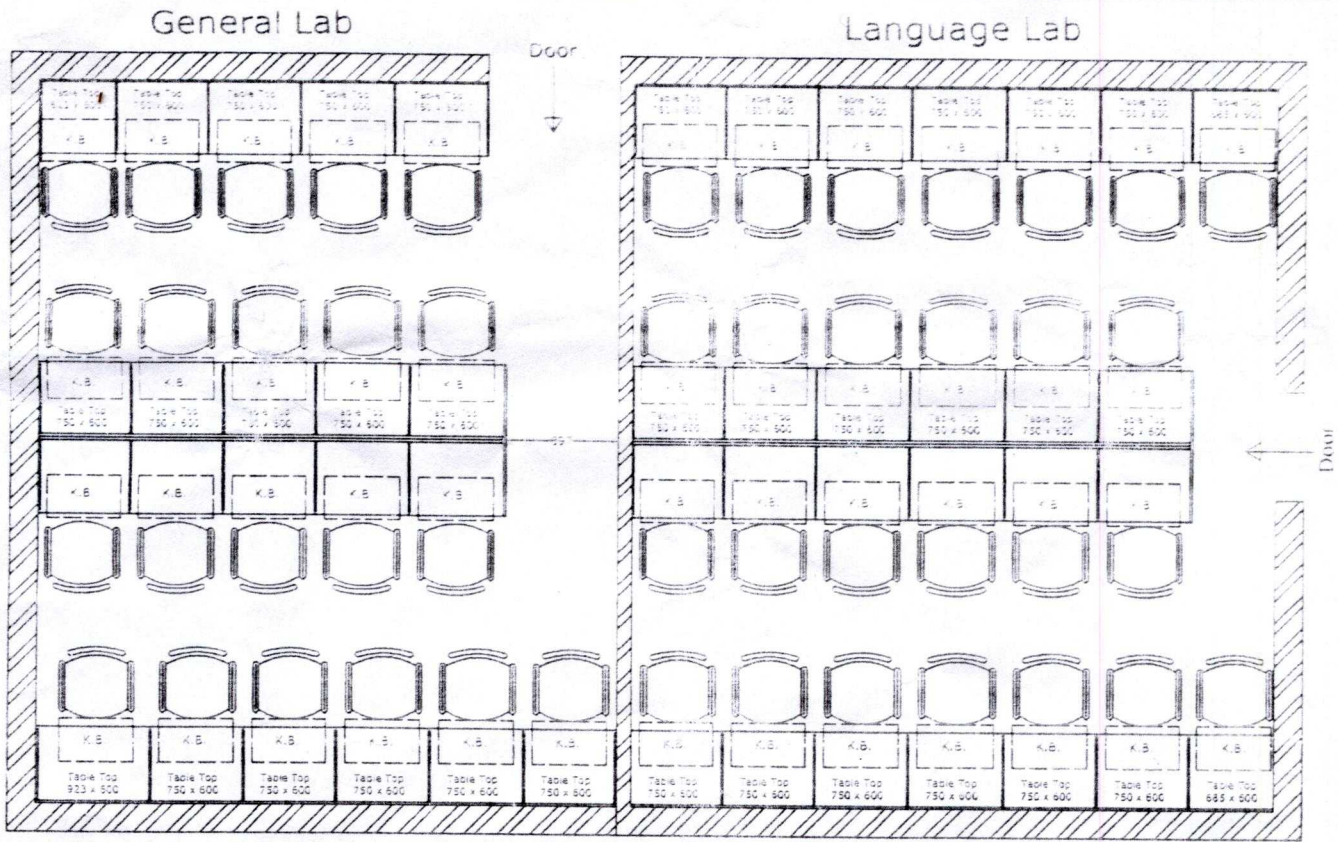

FOR LILA LAB

Computer Lab Design - 1

TITLE :-		COMPUTER LAB		CLIENT :-	
Total Area	REV.1	REV.2	REV.3	Drawn By :- Snehal	Checked By :-
Sq.ft.				Date :- 9.08.2010	Dwg.No. :- 1

FOR - LANGUAGE LAB

TITLE :- COMPUTER LAB			CLIENT :-		
Total Area	REV.1	REV.2	REV.3	Drawn By:- Snehal	Checked By:-
Sq.ft.				Date :- 9.08.2010	Dwg.No. :- 2

LILA STAF LAB

TITLE :-		CLIENT :-	
COMPUTER LAB			
Total Area	REV.1	REV.2	REV.3
Sq. ft.			
		Drawn By :- Snehal	Checked By :-
		Date :- 9.08.2010	Dwg. No. :- 2